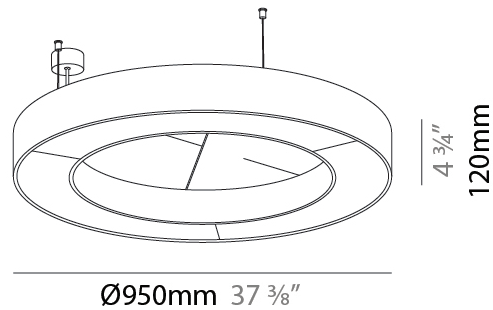

GENERAL

Series: Glorious Acoustic
Partner: Prolicht
Division: Architectural
Installation: Suspension
Product Type: Acoustic
Mounting Location: Ceiling
Light Distribution: Direct

PHYSICAL

Shape: Round
Diameter (mm): 950
Diameter (in): 37 3/8"
Width (mm): 120
Width (in): 4 3/4"
Diffuser: PMMA - Opal / Micro-Prism
Fixture Finish: SSR / BKV / CWI / CRY / HAB / UFT / ITA / RUA / FTG / MYG / LOD / PUS / FRO / FUP / KIA / POP / BLS / SPG / MEY / GOH / CHC / COM / ABZ / JAG / OBR / MOS / ROR
Acoustic Finish: SFW / CYW / SEE / SYN / MTS / PMB / TTN / CYB / STO / DPE / BES / SHB / ARE / ANE / VRD / CRF
Fixture Material: Aluminum
Primary Material: Acoustic
Cable Details: 2000mm / 78 3/4" or 6000mm / 236 1/4" Transparent Cable

ELECTRICAL

Lamp Type: LED (Zhaga Standard)
Input Wattage (W): 44
Total Output Wattage (W): 40
Dimming: Tri-Mode (Non-Dimming and Phase Dimming (120Vac only) and 0-10V Dimming)
Driver Included: Yes
Driver Location: Integrated
Driver Type: Constant Current - Universal
Driver Class: Class 2
Input Voltage (V): 120 - 277

LED

Color Temperature (°K): 2700 / 3000 / 3500 / 4000
Max. Delivered Lumen (lm): 4947 / 5153 / 6051 / 5239
Nominal Lumen (lm): 5475 / 5946 / 6982 / 6045
CRI: >90 CRI
Lamp Life (hrs): 50000

OPTICAL

RATINGS AND CERTIFICATIONS

Certified By: CSA Certified to UL and CSA Standards
IP rating: IP20