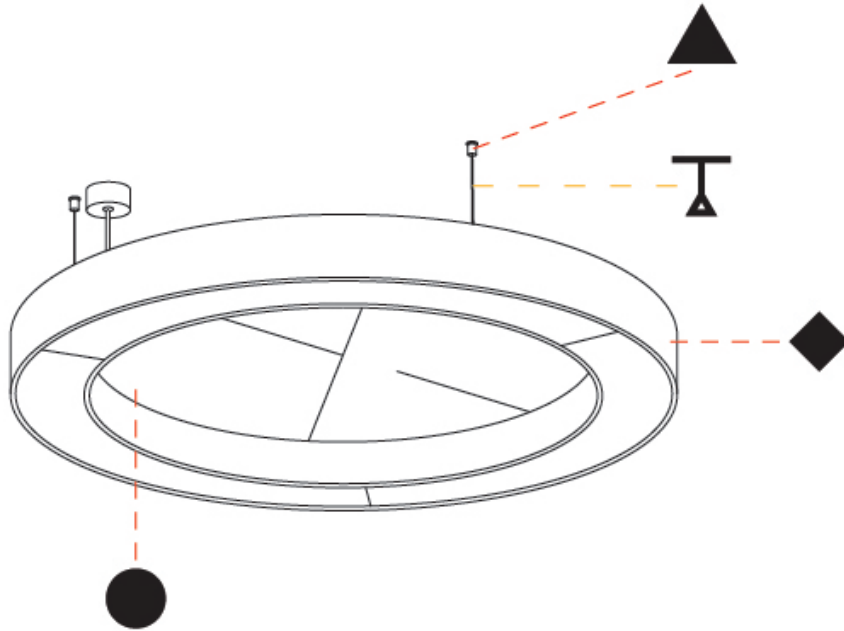

GLORIOUS ACOUSTIC SUSPENSION

A300720-

PROJECT
TYPE
SPECIFIER
QUANTITY
DATE

A