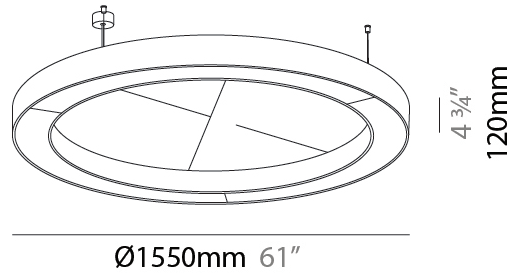

GENERAL

Series: Glorious Acoustic
Partner: Prolicht
Division: Architectural
Installation: Suspension
Product Type: Acoustic
Mounting Location: Ceiling
Light Distribution: Direct

PHYSICAL

Shape: Round
Diameter (mm): 1550
Diameter (in): 61
Width (mm): 120
Width (in): 4 3/4
Diffuser: PMMA - Opal / Micro-Prism
Fixture Finish: SSR / BKV / CWI / CRY / HAB / UFT / ITA / RUA / FTG / MYG / LOD / PUS / FRO / FUP / KIA / POP / BLS / SPG / MEY / GOH / CHC / COM / ABZ / JAG / OBR / MOS / ROR
Acoustic Finish: SFW / CYW / SEE / SYN / MTS / PMB / TTN / CYB / STO / DPE / BES / SHB / ARE / ANE / VRD / CRF
Fixture Material: Aluminum
Primary Material: Acoustic
Cable Details: 2000mm / 78 3/4" or 6000mm / 236 1/4" Transparent Cable

ELECTRICAL

Lamp Type: LED (Zhaga Standard)
Input Wattage (W): 73.4
Total Output Wattage (W): 66.3
Dimming: Non-Dimmable
Driver Included: Yes
Driver Location: Integrated
Driver Type: Constant Current - Universal
Driver Class: Class 2
Input Voltage (V): 120 - 277

LED

Color Temperature (°K): 2700 / 3000 / 3500 / 4000
Max. Delivered Lumen (lm): 6224 / 6442 / 7564 / 6549
Nominal Lumen (lm): 9575 / 9910 / 11636 / 10075
CRI: >90 CRI
Lamp Life (hrs): 50000

OPTICAL

RATINGS AND CERTIFICATIONS

Certified By: CSA Certified to UL and CSA Standards
IP rating: IP20