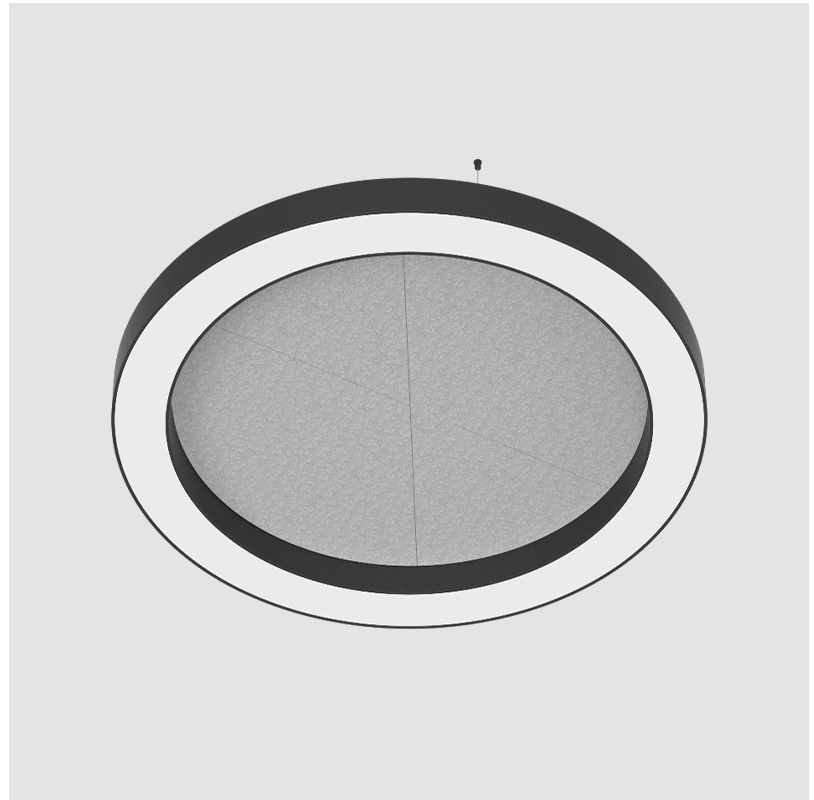

GENERAL

Series: Glorious Acoustic
Partner: Prolicht
Division: Architectural
Installation: Suspension
Product Type: Acoustic
Mounting Location: Ceiling
Light Distribution: Direct

PHYSICAL

Shape: Round
Diameter (mm): 950
Diameter (in): 37 3/8"
Width (mm): 120
Width (in): 4 3/4"
Diffuser: PMMA - Opal / Micro-Prism
Fixture Finish: SSR / BKV / CWI / CRY / HAB / UFT / ITA / RUA / FTG / MYG / LOD / PUS / FRO / FUP / KIA / POP / BLS / SPG / MEY / GOH / CHC / COM / ABZ / JAG / OBR / MOS / ROR
Acoustic Finish: SFW / CYW / SEE / SYN / MTS / PMB / TTN / CYB / STO / DPE / BES / SHB / ARE / ANE / VRD / CRF
Fixture Material: Aluminum
Primary Material: Acoustic
Cable Details: 2000mm / 78 3/4" or 6000mm / 236 1/4" Transparent Cable

ELECTRICAL

Lamp Type: LED (Zhaga Standard)
Input Wattage (W): 44
Total Output Wattage (W): 40
Dimming: Tri-Mode (Non-Dimming and Phase Dimming (120Vac only) and 0-10V Dimming)
Driver Included: Yes
Driver Location: Integrated
Driver Type: Constant Current - Universal
Driver Class: Class 2
Input Voltage (V): 120 - 277

LED

Color Temperature (°K): 2700 / 3000 / 3500 / 4000
Max. Delivered Lumen (lm): 4947 / 5153 / 6051 / 5239
Nominal Lumen (lm): 5475 / 5946 / 6982 / 6045
CRI: >90 CRI
Lamp Life (hrs): 50000

OPTICAL

RATINGS AND CERTIFICATIONS

Certified By: CSA Certified to UL and CSA Standards
IP rating: IP20